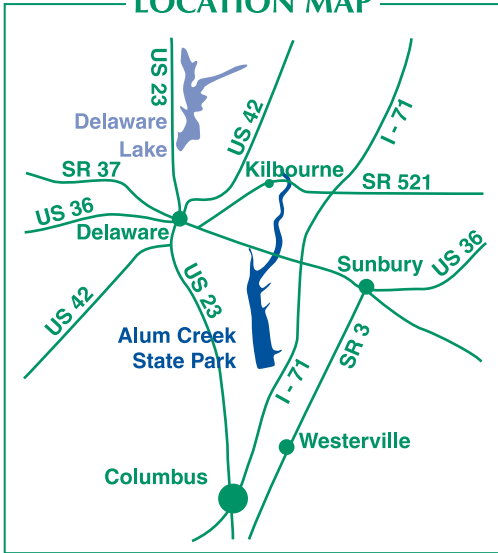

# Alum Creek State Park

3615 South Old State Road  
Delaware, Ohio 43015

(740) 548-4631 - Park Office  
(740) 548-4039 - Camp Office  
(740) 548-4509 - FAX

## LOCATION MAP

## LEGEND

- Park Office
- Picnic Area
- Picnic Shelter
- Latrine
- Parking
- Launch Ramp
- Fishing Access
- Camping
- Handicapped Accessible
- Boat Swim Area
- Bridle Trails
- Hiking Trails
- Multi Purpose Trail
- Mountain Bike Trail
- Park Boundary